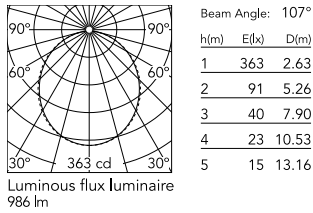

### Physical

|                 |               |
|-----------------|---------------|
| Colour          | Anodized Grey |
| Trim            | No            |
| Orientation     | Fixed         |
| Length (mm)     | 845           |
| Net weight (kg) | 1.92          |
| IP internal     | 20            |

### Photometric Files

[LDT / IES](#) ZIP

### Technical Drawings

[2D](#) ZIP

[3D](#) ZIP

## Schematic light drawing