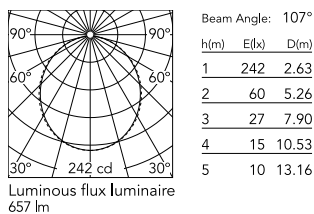

Physical

| | |
|-----------------|---------------|
| Colour | Anodized Grey |
| Trim | No |
| Orientation | Fixed |
| Length (mm) | 565 |
| Net weight (kg) | 1.28 |
| IP internal | 20 |

Download

[Mounting instructions](#)  ZIP

Photometric Files

[LDT / IES](#)  ZIP

Technical Drawings

[2D](#)  ZIP

[3D](#)  ZIP

Schematic light drawing

Photometric

| | |
|------------------------|-----------|
| Lighting type | Direct |
| Light distribution | Symmetric |
| CCT (K) | 3000 |
| CRI> | 80 |
| Beam angle C0-180 (°) | 110 |
| Beam angle C90-270 (°) | 110 |