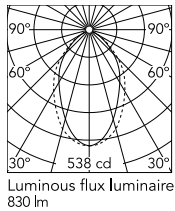

Physical

Colour	White
Trim	Yes
Orientation	Fixed
Recessed depth (mm)	120
Length (mm)	845
Net weight (kg)	1.92
IP internal	20
IP external	40

Download

[Mounting instructions](#)  ZIP

Photometric Files

[LDT / IES](#)  ZIP

Technical Drawings

[2D](#)  ZIP

[3D](#)  ZIP

Schematic light drawing

Beam Angle:	75°	
h(m)	E(lx)	D(m)
1	538	1.25
2	134	2.50
3	60	3.76
4	34	5.01
5	22	6.26

Photometric

Lighting type	Direct
Light distribution	Asymmetric
CCT (K)	4000
CRI>	80
Beam angle C0-180 (°)	76
Beam angle C90-270 (°)	64