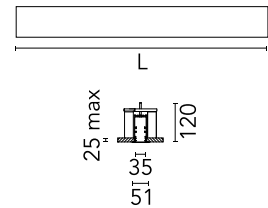

LED modular system for recessed Trim installation, including LED luminaires, aluminum installation profile and diffusers. Drivers included in lighting modules for 220-240V connection to mains or to other lighting modules.