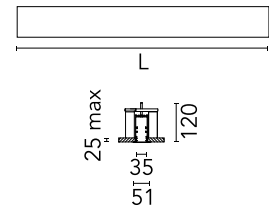

LED modular system for recessed Trim installation, including LED luminaires, aluminum installation profile and diffusers. Drivers included in lighting modules for 220-240V connection to mains or to other lighting modules.