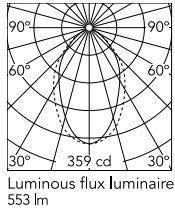

### Physical

Colour	White
Trim	Yes
Orientation	Fixed
Recessed depth (mm)	120
Length (mm)	565
Net weight (kg)	1.28
IP internal	20
IP external	40

### Technical Drawings

[2D](#) ZIP

[3D](#) ZIP

## Schematic light drawing

Beam Angle: 75°

h(m)	E(lx)	D(m)
1	359	1.25
2	90	2.50
3	40	3.76
4	22	5.01
5	14	6.26