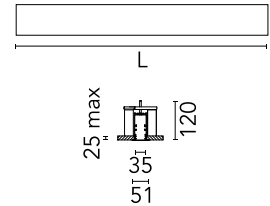

Are you a professional and your project needs consulting and support?

[BOOK AN APPOINTMENT](#)

Main specifications

Mounting	Wall recessed, Ceiling recessed
Environments	Indoor dry location
Light source type	LED
Light sources included	Yes
LED type	Top LED
Lamp category	LED
Number of lamps	1
Power (W)	13
Lumen Output (lm)	553

Physical

Colour	Black
Trim	Yes
Orientation	Fixed
Recessed depth (mm)	120
Length (mm)	565
Net weight (kg)	1.28
IP internal	20
IP external	40

Download

[Mounting instructions](#) PDF

[Mounting instructions](#) PDF

Photometric Files

[LDT / IES](#) ZIP

Technical Drawings

[2D](#) ZIP

[3D](#) ZIP