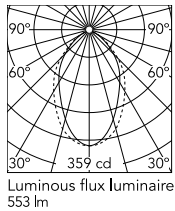

Physical

Colour	Black
Trim	Yes
Orientation	Fixed
Recessed depth (mm)	120
Length (mm)	565
Net weight (kg)	1.28
IP internal	20
IP external	40

Download

[Mounting instructions](#) PDF

[Mounting instructions](#) PDF

Photometric Files

[LDT / IES](#) ZIP

Technical Drawings

[2D](#) ZIP

[3D](#) ZIP

Schematic light drawing

Beam Angle: 75°

h(m)	E(lx)	D(m)
1	359	1.25
2	90	2.50
3	40	3.76
4	22	5.01
5	14	6.26