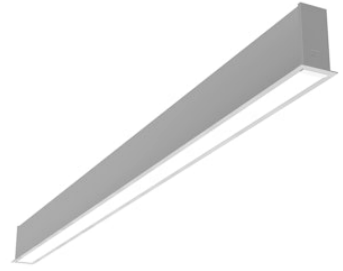

# FLOS

N35T054U02B Anodized Grey

## In-Finity 35 Recessed Trim 4000K Micro-Prismatic Diffuser

Designed by FLOS Architectural, 2017

LED modular system for recessed Trim installation, including LED luminaires, aluminum installation profile and diffusers. Drivers included in lighting modules for 220-240V connection to mains or to other lighting modules.

### Physical

Colour	Anodized Grey
Trim	Yes
Orientation	Fixed
Recessed depth (mm)	120
Length (mm)	565
Net weight (kg)	1.28
IP internal	20
IP external	40