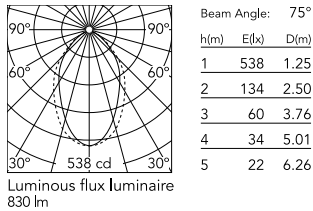

Schematic light drawing

Photometric

Lighting type	Direct
Light distribution	Asymmetric
CCT (K)	4000
CRI>	80
Beam angle C0-180 (°)	76
Beam angle C90-270 (°)	64

Electrical

Insulation class	I
Frequency (Hz)	50/60
Main voltage (Vac)	220-240
Power supply	Integrated
Dimmable	Yes
Power supply type	Dimmable DALI 1
Emergency	No

Notes

Micro-Prismatic Diffuser: Highly efficient multilayer diffuser that, thanks to its unique micro-prismatic texture, provides a glare free UGR<19 light beam. / Emergency: Emergency Module available in all versions, length 1405 mm. In normal use, it uses the same power consumption as the standard In-Finity. In emergency use, it emits 10% of normal use during 3 hours. Endcaps: must be ordered separately. Consult Flos Architectural team for a configuration without end caps.