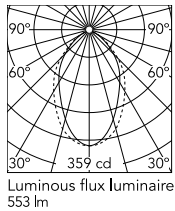

Physical

Colour	White
Trim	Yes
Orientation	Fixed
Recessed depth (mm)	120
Length (mm)	565
Net weight (kg)	1.28
IP internal	20
IP external	40

Download

[Mounting instructions](#)  PDF

[Mounting instructions](#)  PDF

Photometric Files

[LDT / IES](#)  ZIP

Technical Drawings

[2D](#)  ZIP

[3D](#)  ZIP

Schematic light drawing

Beam Angle:	75°	
h(m)	E(lx)	D(m)
1	359	1.25
2	90	2.50
3	40	3.76
4	22	5.01
5	14	6.26

Photometric