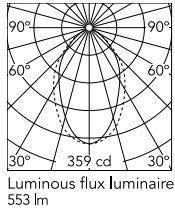

Physical

Colour	Black
Trim	Yes
Orientation	Fixed
Recessed depth (mm)	120
Length (mm)	565
Net weight (kg)	1.28
IP internal	20
IP external	40

Download

[Mounting instructions](#)  PDF

[Mounting instructions](#)  PDF

Photometric Files

[LDT / IES](#)  ZIP

Technical Drawings

[2D](#)  ZIP

[3D](#)  ZIP

Schematic light drawing

Beam Angle:	75°	
h(m)	E(lx)	D(m)
1	359	1.25
2	90	2.50
3	40	3.76
4	22	5.01
5	14	6.26

Photometric