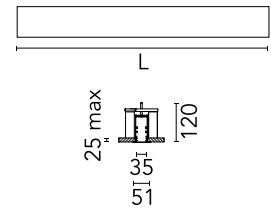

LED modular system for recessed Trim installation, including LED luminaires, aluminum installation profile and diffusers. Drivers included in lighting modules for 220-240V connection to mains or to other lighting modules.