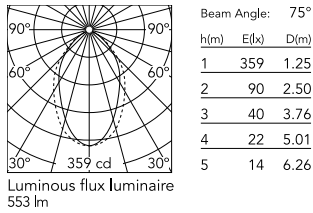

Physical

Colour	Anodized Grey
Trim	Yes
Orientation	Fixed
Recessed depth (mm)	120
Length (mm)	565
Net weight (kg)	1.28
IP internal	20
IP external	40

Download

[Mounting instructions](#) PDF

[Mounting instructions](#) PDF

Photometric Files

[LDT / IES](#) ZIP

Technical Drawings

[2D](#) ZIP

[3D](#) ZIP

Schematic light drawing

Photometric

Lighting type	Direct
Light distribution	Asymmetric
CCT (K)	4000
CRI>	80
Beam angle C0-180 (°)	76
Beam angle C90-270 (°)	64