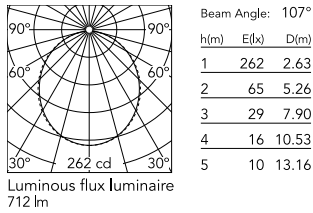

### Physical

Colour	White
Trim	Yes
Orientation	Fixed
Recessed depth (mm)	120
Length (mm)	565
Net weight (kg)	1.28
IP internal	20
IP external	40

### Photometric Files

[LDT / IES](#) ZIP

### Technical Drawings

[2D](#) ZIP

[3D](#) ZIP

## Schematic light drawing