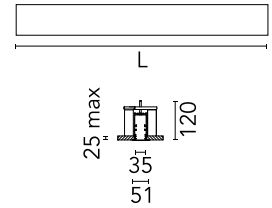

LED modular system for recessed Trim installation, including LED luminaires, aluminum installation profile and diffusers. Drivers included in lighting modules for 220-240V connection to mains or to other lighting modules.