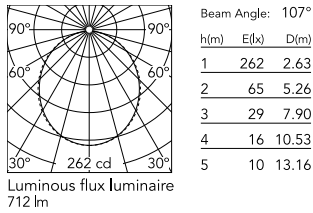

Physical

Colour	Black
Trim	Yes
Orientation	Fixed
Recessed depth (mm)	120
Length (mm)	565
Net weight (kg)	1.28
IP internal	20
IP external	40

Download

[Mounting instructions](#) PDF

[Mounting instructions](#) PDF

Photometric Files

[LDT / IES](#) ZIP

Technical Drawings

[2D](#) ZIP

[3D](#) ZIP

Schematic light drawing

Photometric

Lighting type	Direct
Light distribution	Symmetric
CCT (K)	4000
CRI>	80
Beam angle C0-180 (°)	110
Beam angle C90-270 (°)	110