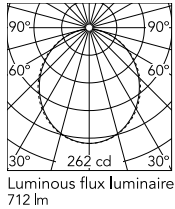

Physical

Colour	Anodized Grey
Trim	Yes
Orientation	Fixed
Recessed depth (mm)	120
Length (mm)	565
Net weight (kg)	1.28
IP internal	20
IP external	40

Download

[Mounting instructions](#) PDF

[Mounting instructions](#) PDF

Photometric Files

[LDT / IES](#) ZIP

Technical Drawings

[2D](#) ZIP

[3D](#) ZIP

Schematic light drawing

Beam Angle: 107°

h(m)	E(lx)	D(m)
1	262	2.63
2	65	5.26
3	29	7.90
4	16	10.53
5	10	13.16