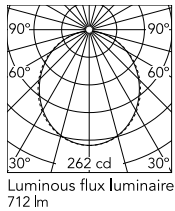

Physical

Colour	Black
Trim	Yes
Orientation	Fixed
Recessed depth (mm)	120
Length (mm)	565
Net weight (kg)	1.28
IP internal	20
IP external	40

Download

[Mounting instructions](#) PDF

[Mounting instructions](#) PDF

Photometric Files

[LDT / IES](#) ZIP

Technical Drawings

[2D](#) ZIP

[3D](#) ZIP

Schematic light drawing

Beam Angle: 107°

h(m)	E(lx)	D(m)
1	262	2.63
2	65	5.26
3	29	7.90
4	16	10.53
5	10	13.16