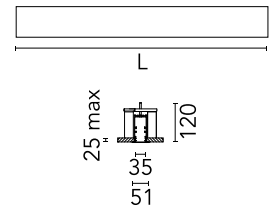

Are you a professional and your project needs consulting and support?

[BOOK AN APPOINTMENT](#)

Main specifications

Mounting	Wall recessed, Ceiling recessed
Environments	Indoor dry location
Light source type	LED
Light sources included	Yes
LED type	Top LED
Lamp category	LED
Number of lamps	1
Power (W)	13
Lumen Output (lm)	712

Physical

Colour	Anodized Grey
Trim	Yes
Orientation	Fixed
Recessed depth (mm)	120
Length (mm)	565
Net weight (kg)	1.28
IP internal	20
IP external	40

Download

[Mounting instructions](#) PDF

[Mounting instructions](#) PDF

Photometric Files

[LDT / IES](#) ZIP

Technical Drawings

[2D](#) ZIP

[3D](#) ZIP