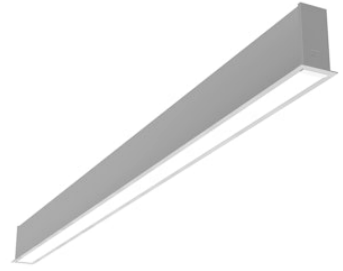

# FLOS

N35T054G02BDA Anodized Grey

## In-Finity 35 Recessed Trim 4000K General Lighting Dali

Designed by FLOS Architectural, 2017

LED modular system for recessed Trim installation, including LED luminaires, aluminum installation profile and diffusers. Drivers included in lighting modules for 220-240V connection to mains or to other lighting modules.

### Physical

Colour	Anodized Grey
Trim	Yes
Orientation	Fixed
Recessed depth (mm)	120
Length (mm)	565
Net weight (kg)	1.28
IP internal	20
IP external	40