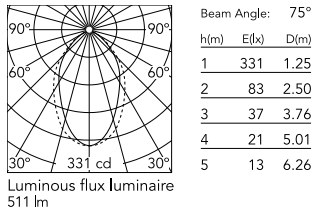

Physical

Colour	White
Trim	Yes
Orientation	Fixed
Recessed depth (mm)	120
Length (mm)	565
Net weight (kg)	1.28
IP internal	20
IP external	40

Download

Mounting instructions	↓ PDF
Mounting instructions	↓ PDF

Photometric Files

LDT / IES	↓ ZIP
-----------	-----------------------

Technical Drawings

2D	↓ ZIP
3D	↓ ZIP

Schematic light drawing

Photometric

Lighting type	Direct
Light distribution	Asymmetric
CCT (K)	3000
CRI>	80
Beam angle C0-180 (°)	76
Beam angle C90-270 (°)	64