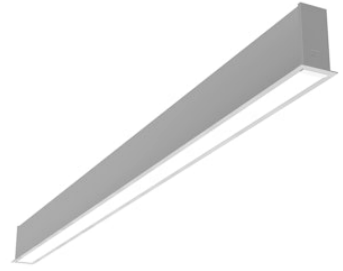

# FLOS

N35T053U02B Anodized Grey

## In-Finity 35 Recessed Trim 3000K Micro-Prismatic Diffuser

Designed by FLOS Architectural, 2017

LED modular system for recessed Trim installation, including LED luminaires, aluminum installation profile and diffusers. Drivers included in lighting modules for 220-240V connection to mains or to other lighting modules.

### Physical

Colour	Anodized Grey
Trim	Yes
Orientation	Fixed
Recessed depth (mm)	120
Length (mm)	565
Net weight (kg)	1.28
IP internal	20
IP external	40