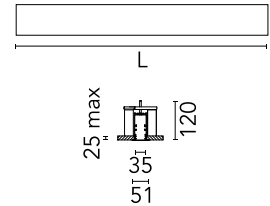

Are you a professional and your project needs consulting and support?

[BOOK AN APPOINTMENT](#)

Main specifications

Mounting	Wall recessed, Ceiling recessed
Environments	Indoor dry location
Light source type	LED
Light sources included	Yes
LED type	Top LED
Lamp category	LED
Number of lamps	1
Power (W)	13
Lumen Output (lm)	511

Physical

Colour	Anodized Grey
Trim	Yes
Orientation	Fixed
Recessed depth (mm)	120
Length (mm)	565
Net weight (kg)	1.28
IP internal	20
IP external	40

Download

[Mounting instructions](#) PDF

[Mounting instructions](#) PDF

Photometric Files

[LDT / IES](#) ZIP

Technical Drawings

[2D](#) ZIP

[3D](#) ZIP