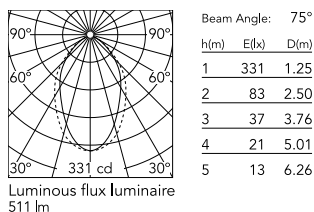

Schematic light drawing

Photometric

Lighting type	Direct
Light distribution	Asymmetric
CCT (K)	3000
CRI>	80
Beam angle C0-180 (°)	76
Beam angle C90-270 (°)	64

Electrical

Insulation class	I
Frequency (Hz)	50/60
Main voltage (Vac)	220-240
Power supply	Integrated
Dimmable	Yes
Power supply type	Dimmable DALI 1
Emergency	No

Notes

Micro-Prismatic Diffuser: Highly efficient multilayer diffuser that, thanks to its unique micro-prismatic texture, provides a glare free UGR<19 light beam. / Emergency: Emergency Module available in all versions, length 1405 mm. In normal use, it uses the same power consumption as the standard In-Finity. In emergency use, it emits 10% of normal use during 3 hours. Endcaps: must be ordered separately. Consult Flos Architectural team for a configuration without end caps.