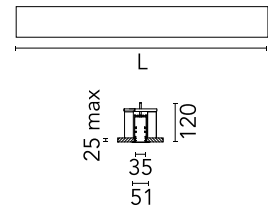

LED modular system for recessed Trim installation, including LED luminaires, aluminum installation profile and diffusers. Drivers included in lighting modules for 220-240V connection to mains or to other lighting modules.

Are you a professional and your project needs consulting and support?

[BOOK AN APPOINTMENT](#)