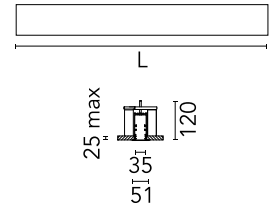

LED modular system for recessed Trim installation, including LED luminaires, aluminum installation profile and diffusers. Drivers included in lighting modules for 220-240V connection to mains or to other lighting modules.