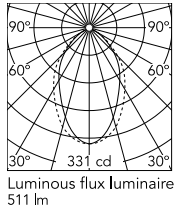

Physical

Colour	Black
Trim	Yes
Orientation	Fixed
Recessed depth (mm)	120
Length (mm)	565
Net weight (kg)	1.28
IP internal	20
IP external	40

Download

[Mounting instructions](#)  PDF

[Mounting instructions](#)  PDF

Photometric Files

[LDT / IES](#)  ZIP

Technical Drawings

[2D](#)  ZIP

[3D](#)  ZIP

Schematic light drawing

Beam Angle: 75°

h(m)	E(lx)	D(m)
1	331	1.25
2	83	2.50
3	37	3.76
4	21	5.01
5	13	6.26