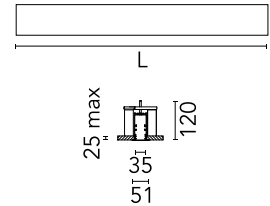

LED modular system for recessed Trim installation, including LED luminaires, aluminum installation profile and diffusers. Drivers included in lighting modules for 220-240V connection to mains or to other lighting modules.