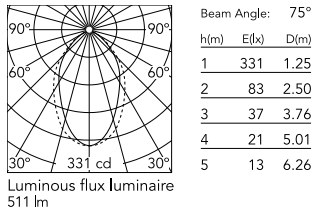

Physical

Colour	Anodized Grey
Trim	Yes
Orientation	Fixed
Recessed depth (mm)	120
Length (mm)	565
Net weight (kg)	1.28
IP internal	20
IP external	40

Download

- [Mounting instructions](#)  PDF
- [Mounting instructions](#)  PDF

Photometric Files

- [LDT / IES](#)  ZIP

Technical Drawings

- [2D](#)  ZIP
- [3D](#)  ZIP

Schematic light drawing

Photometric

Lighting type	Direct
Light distribution	Asymmetric
CCT (K)	3000
CRI>	80
Beam angle C0-180 (°)	76
Beam angle C90-270 (°)	64