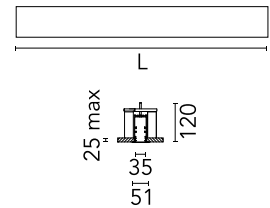

LED modular system for recessed Trim installation, including LED luminaires, aluminum installation profile and diffusers. Drivers included in lighting modules for 220-240V connection to mains or to other lighting modules.

Are you a professional and your project needs consulting and support?

[BOOK AN APPOINTMENT](#)