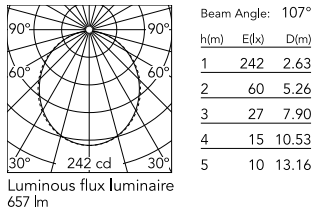

Physical

Colour	Black
Trim	Yes
Orientation	Fixed
Recessed depth (mm)	120
Length (mm)	565
Net weight (kg)	1.28
IP internal	20
IP external	40

Download

- [Mounting instructions](#) PDF
- [Mounting instructions](#) PDF

Photometric Files

- [LDT / IES](#) ZIP

Technical Drawings

- [2D](#) ZIP
- [3D](#) ZIP

Schematic light drawing

Photometric

Lighting type	Direct
Light distribution	Symmetric
CCT (K)	3000
CRI>	80
Beam angle C0-180 (°)	110
Beam angle C90-270 (°)	110