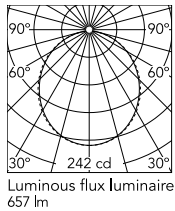

Physical

Colour	Anodized Grey
Trim	Yes
Orientation	Fixed
Recessed depth (mm)	120
Length (mm)	565
Net weight (kg)	1.28
IP internal	20
IP external	40

Download

[Mounting instructions](#) PDF

[Mounting instructions](#) PDF

Photometric Files

[LDT / IES](#) ZIP

Technical Drawings

[2D](#) ZIP

[3D](#) ZIP

Schematic light drawing

Beam Angle: 107°

h(m)	E(lx)	D(m)
1	242	2.63
2	60	5.26
3	27	7.90
4	15	10.53
5	10	13.16