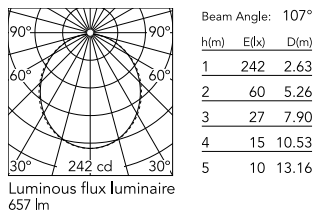

Physical

Colour	White
Trim	Yes
Orientation	Fixed
Recessed depth (mm)	120
Length (mm)	565
Net weight (kg)	1.28
IP internal	20
IP external	40

Download

[Mounting instructions](#)  PDF

[Mounting instructions](#)  PDF

Photometric Files

[LDT / IES](#)  ZIP

Technical Drawings

[2D](#)  ZIP

[3D](#)  ZIP

Schematic light drawing

Photometric

Lighting type	Direct
Light distribution	Symmetric
CCT (K)	3000
CRI>	80
Beam angle C0-180 (°)	110
Beam angle C90-270 (°)	110