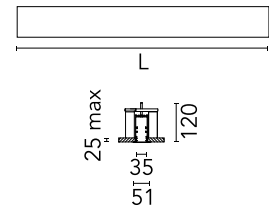

Are you a professional and your project needs consulting and support?

[BOOK AN APPOINTMENT](#)

Main specifications

Mounting	Wall recessed, Ceiling recessed
Environments	Indoor dry location
Light source type	LED
Light sources included	Yes
LED type	Top LED
Lamp category	LED
Number of lamps	1
Power (W)	13
Lumen Output (lm)	657

Physical

Colour	White
Trim	Yes
Orientation	Fixed
Recessed depth (mm)	120
Length (mm)	565
Net weight (kg)	1.28
IP internal	20
IP external	40

Download

[Mounting instructions](#) PDF

[Mounting instructions](#) PDF

Photometric Files

[LDT / IES](#) ZIP

Technical Drawings

[2D](#) ZIP

[3D](#) ZIP