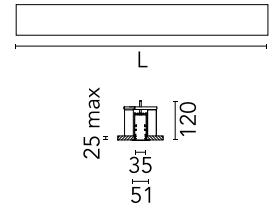

LED modular system for recessed Trim installation, including LED luminaires, aluminum installation profile and diffusers. Drivers included in lighting modules for 220-240V connection to mains or to other lighting modules.