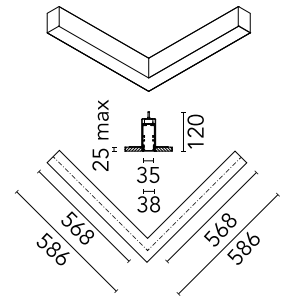

LED modular system for recessed No Trim installation, including LED luminaires, aluminum installation profile and diffusers. Drivers included in lighting modules for 220-240V connection to mains or to other lighting modules.

Are you a professional and your project needs consulting and support?

[BOOK AN APPOINTMENT](#)