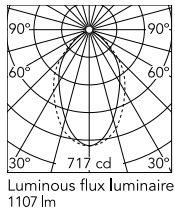

Physical

Colour	White
Trim	No
Orientation	Fixed
Recessed depth (mm)	120
Length (mm)	568
Net weight (kg)	3.16
IP internal	20
IP external	40

Download

[Mounting instructions](#)  ZIP

Photometric Files

[LDT / IES](#)  ZIP

Technical Drawings

[2D](#)  ZIP

[3D](#)  ZIP

Schematic light drawing

Beam Angle:	75°	
h(m)	E(lx)	D(m)
1	717	1.25
2	179	2.50
3	80	3.76
4	45	5.01
5	29	6.26

Photometric

Lighting type	Direct
Light distribution	Asymmetric
CCT (K)	4000
CRI>	80
Beam angle C0-180 (°)	76
Beam angle C90-270 (°)	64