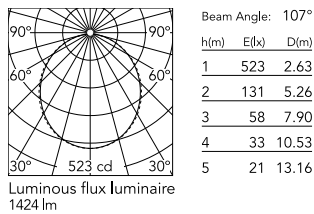

Physical

| | |
|---------------------|-------|
| Colour | White |
| Trim | No |
| Orientation | Fixed |
| Recessed depth (mm) | 120 |
| Length (mm) | 568 |
| Net weight (kg) | 3.16 |
| IP internal | 20 |
| IP external | 40 |

Download

[Mounting instructions](#)  ZIP

Photometric Files

[LDT / IES](#)  ZIP

Technical Drawings

[2D](#)  ZIP

[3D](#)  ZIP

Schematic light drawing

Photometric

| | |
|------------------------|-----------|
| Lighting type | Direct |
| Light distribution | Symmetric |
| CCT (K) | 4000 |
| CRI> | 80 |
| Beam angle C0-180 (°) | 110 |
| Beam angle C90-270 (°) | 110 |