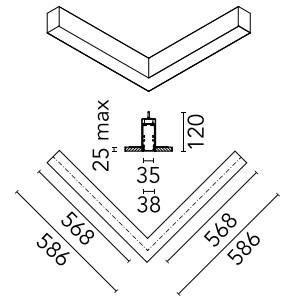

LED modular system for recessed No Trim installation, including LED luminaires, aluminum installation profile and diffusers. Drivers included in lighting modules for 220-240V connection to mains or to other lighting modules.

Are you a professional and your project needs consulting and support?

[BOOK AN APPOINTMENT](#)