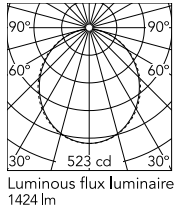

### Physical

Colour	White
Trim	No
Orientation	Fixed
Recessed depth (mm)	120
Length (mm)	568
Net weight (kg)	3.16
IP internal	20
IP external	40

### Technical Drawings

[2D](#)  ZIP

[3D](#)  ZIP

## Schematic light drawing

Beam Angle: 107°

h(m)	E(lx)	D(m)
1	523	2.63
2	131	5.26
3	58	7.90
4	33	10.53
5	21	13.16