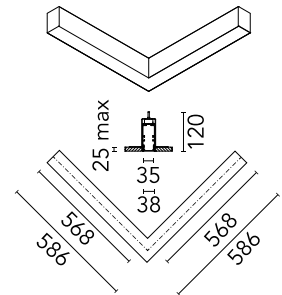

LED modular system for recessed No Trim installation, including LED luminaires, aluminum installation profile and diffusers. Drivers included in lighting modules for 220-240V connection to mains or to other lighting modules.

Are you a professional and your project needs consulting and support?

[BOOK AN APPOINTMENT](#)