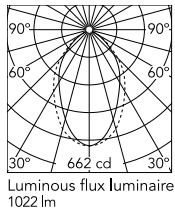

Physical

Colour	White
Trim	No
Orientation	Fixed
Recessed depth (mm)	120
Length (mm)	568
Net weight (kg)	3.16
IP internal	20
IP external	40

Download

[Mounting instructions](#)  ZIP

Photometric Files

[LDT / IES](#)  ZIP

Technical Drawings

[2D](#)  ZIP

[3D](#)  ZIP

Schematic light drawing

Beam Angle: 75°

h(m)	E(lx)	D(m)
1	662	1.25
2	166	2.50
3	74	3.76
4	41	5.01
5	26	6.26

Photometric

Lighting type	Direct
Light distribution	Asymmetric
CCT (K)	3000
CRI>	80
Beam angle C0-180 (°)	76
Beam angle C90-270 (°)	64