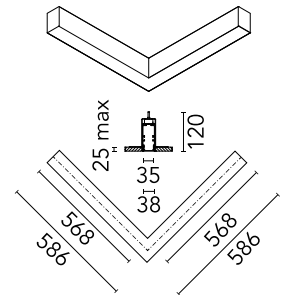

LED modular system for recessed No Trim installation, including LED luminaires, aluminum installation profile and diffusers. Drivers included in lighting modules for 220-240V connection to mains or to other lighting modules.

Are you a professional and your project needs consulting and support?

[BOOK AN APPOINTMENT](#)