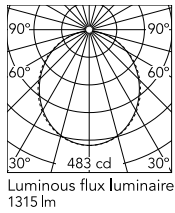

Physical

Colour	White
Trim	No
Orientation	Fixed
Recessed depth (mm)	120
Length (mm)	568
Net weight (kg)	3.16
IP internal	20
IP external	40

Download

[Mounting instructions](#)  ZIP

Photometric Files

[LDT / IES](#)  ZIP

Technical Drawings

[2D](#)  ZIP

[3D](#)  ZIP

Schematic light drawing

Beam Angle: 107°

h(m)	E(lx)	D(m)
1	483	2.63
2	121	5.26
3	54	7.90
4	30	10.53
5	19	13.16

Photometric

Lighting type	Direct
Light distribution	Symmetric
CCT (K)	3000
CRI>	80
Beam angle C0-180 (°)	110
Beam angle C90-270 (°)	110