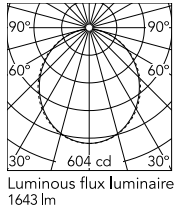

Physical

Colour	White
Trim	No
Orientation	Fixed
Recessed depth (mm)	120
Length (mm)	1405
Net weight (kg)	3.19
IP internal	20
IP external	40

Download

[Mounting instructions](#)  ZIP

Photometric Files

[LDT / IES](#)  ZIP

Schematic light drawing

Beam Angle: 107°

h(m)	E(lx)	D(m)
1	604	2.63
2	151	5.26
3	67	7.90
4	38	10.53
5	24	13.16

Luminous flux luminaire
1643 lm

Photometric

Lighting type	Direct
Light distribution	Symmetric
CCT (K)	3000
CRI>	80
Beam angle C0-180 (°)	110
Beam angle C90-270 (°)	110