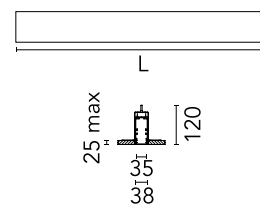

LED modular system for recessed No Trim installation, including LED luminaires, aluminum installation profile and diffusers. Drivers included in lighting modules for 220-240V connection to mains or to other lighting modules.