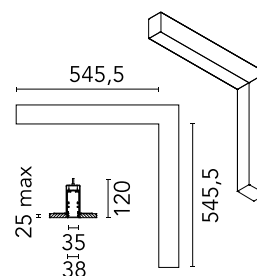

LED modular system for recessed No Trim installation, including LED luminaires, aluminum installation profile and diffusers. Drivers included in lighting modules for 220-240V connection to mains or to other lighting modules.

Are you a professional and your project needs consulting and support?

[BOOK AN APPOINTMENT](#)