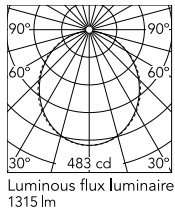

### Physical

Colour	White
Trim	No
Orientation	Fixed
Recessed depth (mm)	120
Length (mm)	546
Net weight (kg)	3.16
IP internal	20
IP external	40

### Technical Drawings

[2D](#)  ZIP

[3D](#)  ZIP

## Schematic light drawing

Beam Angle: 107°

h(m)	E(lx)	D(m)
1	483	2.63
2	121	5.26
3	54	7.90
4	30	10.53
5	19	13.16