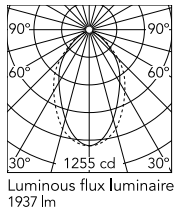

### Physical

Colour	White
Trim	No
Orientation	Fixed
Recessed depth (mm)	120
Length (mm)	1970
Net weight (kg)	4.48
IP internal	20
IP external	40

### Technical Drawings

[2D](#)  ZIP

[3D](#)  ZIP

## Schematic light drawing

Beam Angle:	75°	
h(m)	E(lx)	D(m)
1	1255	1.25
2	314	2.50
3	139	3.76
4	78	5.01
5	50	6.26