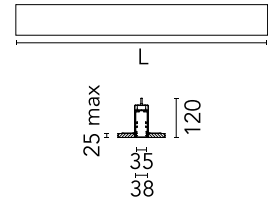

LED modular system for recessed No Trim installation, including LED luminaires, aluminum installation profile and diffusers. Drivers included in lighting modules for 220-240V connection to mains or to other lighting modules.