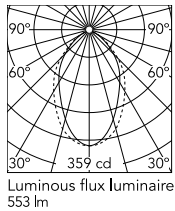

### Physical

Colour	White
Trim	No
Orientation	Fixed
Recessed depth (mm)	120
Length (mm)	565
Net weight (kg)	1.28
IP internal	20
IP external	40

### Technical Drawings

[2D](#)  ZIP

[3D](#)  ZIP

## Schematic light drawing

Beam Angle: 75°

h(m)	E(lx)	D(m)
1	359	1.25
2	90	2.50
3	40	3.76
4	22	5.01
5	14	6.26