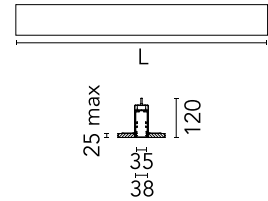

LED modular system for recessed No Trim installation, including LED luminaires, aluminum installation profile and diffusers. Drivers included in lighting modules for 220-240V connection to mains or to other lighting modules.