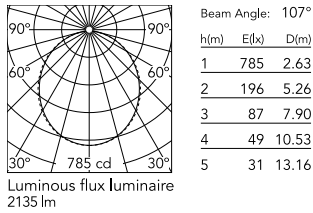

### Physical

Colour	White
Trim	No
Orientation	Fixed
Recessed depth (mm)	120
Length (mm)	1690
Net weight (kg)	3.84
IP internal	20
IP external	40

### Photometric Files

LDT / IES [↓ ZIP](#)

### Technical Drawings

2D [↓ ZIP](#)

3D [↓ ZIP](#)

## Schematic light drawing