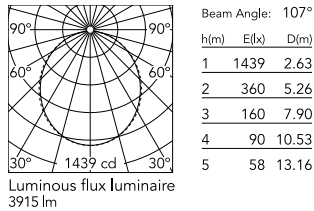

### Physical

Colour	White
Trim	No
Orientation	Fixed
Recessed depth (mm)	120
Length (mm)	3095
Net weight (kg)	7.03
IP internal	20
IP external	40

### Photometric Files

[LDT / IES](#)  ZIP

### Technical Drawings

[2D](#)  ZIP

[3D](#)  ZIP

## Schematic light drawing