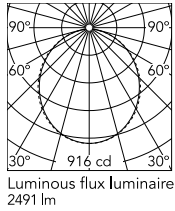

Physical

Colour	White
Trim	No
Orientation	Fixed
Recessed depth (mm)	120
Length (mm)	1970
Net weight (kg)	4.48
IP internal	20
IP external	40

Download

[Mounting instructions](#)  ZIP

Photometric Files

[LDT / IES](#)  ZIP

Technical Drawings

[2D](#)  ZIP

[3D](#)  ZIP

Schematic light drawing

Beam Angle: 107°

h(m)	E(lx)	D(m)
1	916	2.63
2	229	5.26
3	102	7.90
4	57	10.53
5	37	13.16

Photometric

Lighting type	Direct
Light distribution	Symmetric
CCT (K)	4000
CRI>	80
Beam angle C0-180 (°)	110
Beam angle C90-270 (°)	110