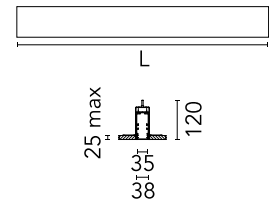

LED modular system for recessed No Trim installation, including LED luminaires, aluminum installation profile and diffusers. Drivers included in lighting modules for 220-240V connection to mains or to other lighting modules.