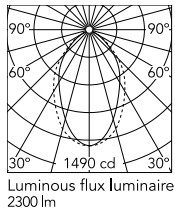

Physical

Colour	White
Trim	No
Orientation	Fixed
Recessed depth (mm)	120
Length (mm)	2530
Net weight (kg)	5.75
IP internal	20
IP external	40

Download

[Mounting instructions](#) ZIP

Photometric Files

[LDT / IES](#) ZIP

Technical Drawings

[2D](#) ZIP

[3D](#) ZIP

Schematic light drawing

Beam Angle:	75°	
h(m)	E(lx)	D(m)
1	1490	1.25
2	373	2.50
3	166	3.76
4	93	5.01
5	60	6.26

Photometric

Lighting type	Direct
Light distribution	Asymmetric
CCT (K)	3000
CRI>	80
Beam angle C0-180 (°)	76
Beam angle C90-270 (°)	64