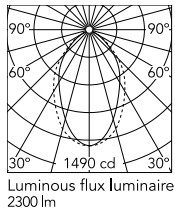

Physical

Colour	White
Trim	No
Orientation	Fixed
Recessed depth (mm)	120
Length (mm)	2530
Net weight (kg)	5.75
IP internal	20
IP external	40

Download

[Mounting instructions](#)  ZIP

Photometric Files

[LDT / IES](#)  ZIP

Technical Drawings

[2D](#)  ZIP

[3D](#)  ZIP

Schematic light drawing

Beam Angle:	75°	
h(m)	E(lx)	D(m)
1	1490	1.25
2	373	2.50
3	166	3.76
4	93	5.01
5	60	6.26

Photometric

Lighting type	Direct
Light distribution	Asymmetric
CCT (K)	3000
CRI>	80
Beam angle C0-180 (°)	76
Beam angle C90-270 (°)	64