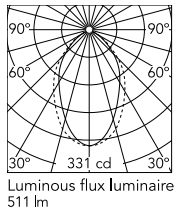

### Physical

Colour	White
Trim	No
Orientation	Fixed
Recessed depth (mm)	120
Length (mm)	565
Net weight (kg)	1.28
IP internal	20
IP external	40

### Technical Drawings

[2D](#)  ZIP

[3D](#)  ZIP

## Schematic light drawing

Beam Angle:	75°	
h(m)	E(lx)	D(m)
1	331	1.25
2	83	2.50
3	37	3.76
4	21	5.01
5	13	6.26