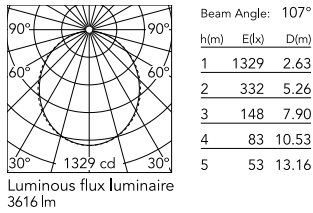

### Physical

Colour	White
Trim	No
Orientation	Fixed
Recessed depth (mm)	120
Length (mm)	3095
Net weight (kg)	7.03
IP internal	20
IP external	40

### Photometric Files

LDT / IES [↓ ZIP](#)

### Technical Drawings

2D [↓ ZIP](#)

3D [↓ ZIP](#)

## Schematic light drawing