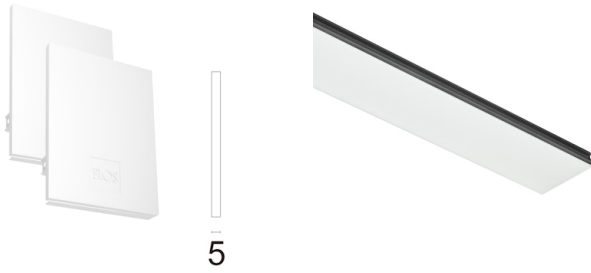

Schematic light drawing

Photometric

Lighting type	Direct
Light distribution	Symmetric
CCT (K)	3000
CRI>	80
Beam angle C0-180 (°)	110
Beam angle C90-270 (°)	110

Electrical

Insulation class	I
Frequency (Hz)	50/60
Main voltage (Vac)	220-240
Power supply	Integrated
Dimmable	Yes
Power supply type	Dimmable DALI 1
Emergency	No

Notes

Opal Diffuser: Diffuse, glare free and uniform lighting throughout the room. /
Emergency: Emergency Module available in all versions, length 1405 mm. In normal use, it uses the same power consumption as the standard In-Finity. In emergency use, it emits 10% of normal use during 3 hours. Endcaps: must be ordered separately. Consult Flos Architectural team for a configuration without end caps.

Accessories & Power Supply

REQUIRED Accessory

08.9050.40

Metal End Cap. Recessed No Trim / Surface / Suspension Down. 35 mm (Colour White)

OPTIONAL Accessory

08.0109.00

500 mm opal diffuser. Diffuse, glare free and uniform lighting throughout the room