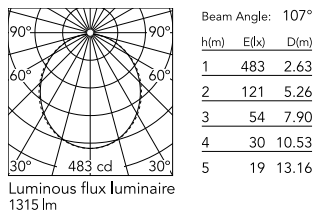

Schematic light drawing

Photometric

Lighting type	Direct
Light distribution	Symmetric
CCT (K)	3000
CRI>	80
Beam angle C0-180 (°)	110
Beam angle C90-270 (°)	110

Electrical

Insulation class	I
Frequency (Hz)	50/60
Main voltage (Vac)	220-240
Power supply	Integrated
Dimmable	Yes
Power supply type	Dimmable DALI 1
Emergency	No

Notes

Opal Diffuser: Diffuse, glare free and uniform lighting throughout the room. /
Emergency: Emergency Module available in all versions, length 1405 mm. In normal use, it uses the same power consumption as the standard In-Finity. In emergency use, it emits 10% of normal use during 3 hours. Endcaps: must be ordered separately. Consult Flos Architectural team for a configuration without end caps.