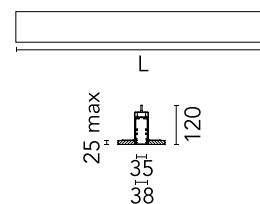

LED modular system for recessed No Trim installation, including LED luminaires, aluminum installation profile and diffusers. Drivers included in lighting modules for 220-240V connection to mains or to other lighting modules.

Are you a professional and your project needs consulting and support?

[BOOK AN APPOINTMENT](#)