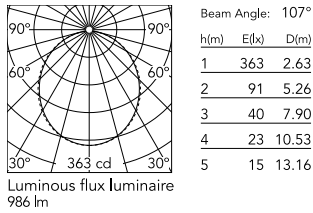

### Physical

Colour	White
Trim	No
Orientation	Fixed
Recessed depth (mm)	120
Length (mm)	845
Net weight (kg)	1.92
IP internal	20
IP external	40

### Photometric Files

[LDT / IES](#)  ZIP

### Technical Drawings

[2D](#)  ZIP

[3D](#)  ZIP

## Schematic light drawing