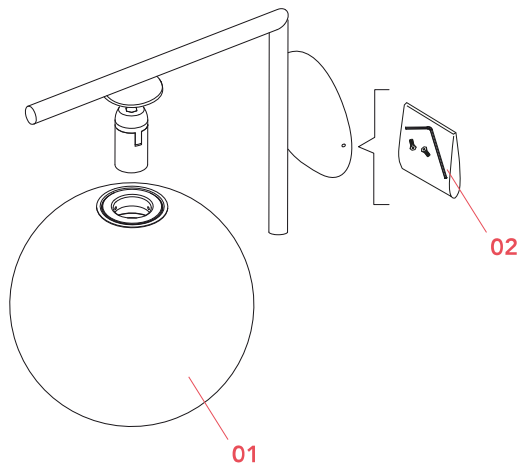

Spare Parts

01. IC Lights 2 diffuser for chrome
  version

F3137057