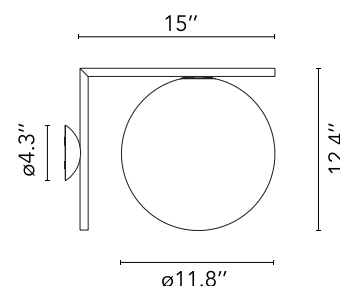

FLOS

 FU317957 Chrome

IC Lights C/W2

Designed by Michael Anastassiades, 2014

Halogen - 150W

Radiant light, delicate balance: Like the other pieces in his IC Light Series, the IC C/W ceiling and wall lamp showcases designer Michael Anastassiades' love of industrial simplicity as well as his profound technical skill. The sleek, modern ceiling/wall lamp has a blown glass opal glass design that provides diffused lighting-as well as a sense of serene calm-to any hallway, living room, or bedroom. The frame comes in brass or chrome finish steel. IC Lights C/W can be mounted on any wall or mounted on the ceiling. IC Lights C/W comes in two models: IC Lights C/W 1: height 8.5" IC Lights C/W 2: height 12.4" See the entire IC Lights series here. Inspiration behind the design: Poise is powerful: That's the message Michael Anastassiades offers with his IC Light Series. From the skillful balance of the sphere and baton that invokes thoughts of a dexterous juggler's act to the lamp's name-IC, a reference to the identity code used to evaluate immigrants entering the UK-the designer makes a commanding statement.

Download

Mounting instructions

Are you a professional and your project needs consulting and support?

[BOOK AN APPOINTMENT](#)

Main specifications

EAN	8059607011454
Mounting	Ceiling, Wall
Environments	Indoor dry location
Light Source Type	Bulb
Light sources included	No
Lamp category	Halogen
Lamp type	T10
Lamp holders	E26
Number of lamps	1
Power (W)	150

Physical

Color	Chrome
Length (in)	11.06
Net weight (lb)	5.51
Gross weight (lb)	9.59
Package volume (in)	4952.71
IP internal	20

Photometric

Lighting type	Total
Light distribution	Asymmetric
Extreme cut off	No