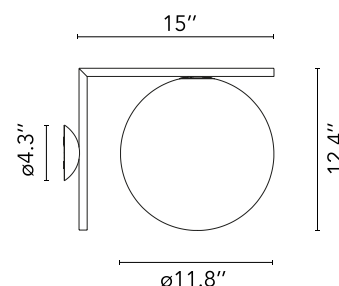

## IC Lights C/W2

Designed by Michael Anastassiades, 2014

Halogen - 150W

Radiant light, delicate balance: Like the other pieces in his IC Light Series, the IC C/W ceiling and wall lamp showcases designer Michael Anastassiades' love of industrial simplicity as well as his profound technical skill. The sleek, modern ceiling/wall lamp has a blown glass opal glass design that provides diffused lighting-as well as a sense of serene calm-to any hallway, living room, or bedroom. The frame comes in brass or chrome finish steel. IC Lights C/W can be mounted on any wall or mounted on the ceiling. IC Lights C/W comes in two models: IC Lights C/W 1: height 8.5" IC Lights C/W 2: height 12.4" See the entire IC Lights series here. Inspiration behind the design: Poise is powerful: That's the message Michael Anastassiades offers with his IC Light Series. From the skillful balance of the sphere and baton that invokes thoughts of a dexterous juggler's act to the lamp's name-IC, a reference to the identity code used to evaluate immigrants entering the UK-the designer makes a commanding statement.

### Physical

Color	Black
Length (in)	11.06
Net weight (lb)	5.51
Gross weight (lb)	9.59
Package volume (in)	4952.71
IP internal	20