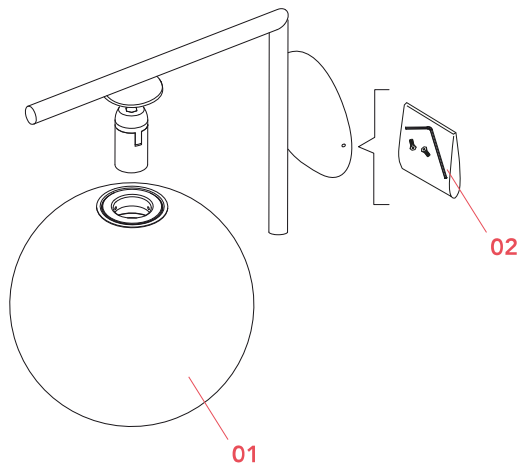

Spare Parts

01. IC Lights 2 diffuser for black version

F3137030