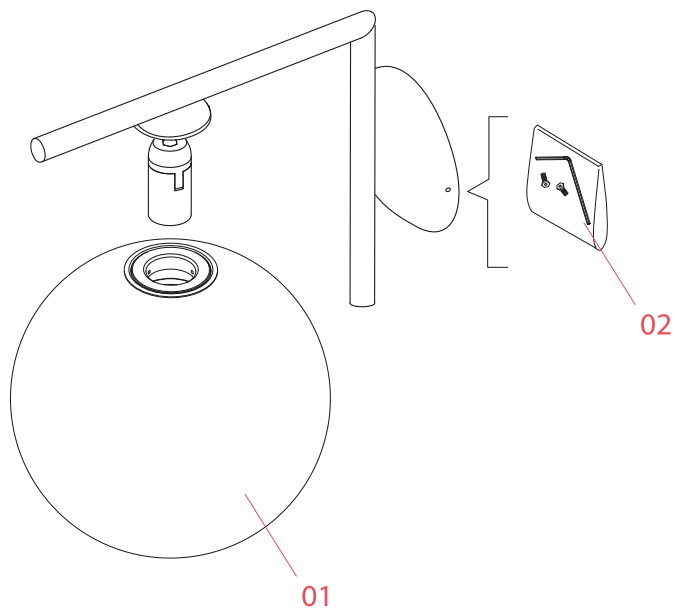

Spare Parts

01.	IC Lights 1 diffuser for black version	F3136030
02.	Kit with screws and allen key	RF3160100