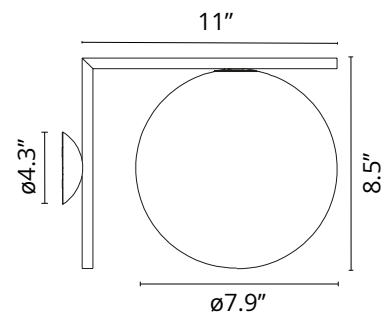

FLOS

■ FU317830 Black

IC Lights C/W1

Designed by Michael Anastassiades, 2014

Halogen - 75W

Radiant light, delicate balance: Like the other pieces in his IC Light Series, the IC C/W ceiling and wall lamp showcases designer Michael Anastassiades' love of industrial simplicity as well as his profound technical skill. The sleek, modern ceiling/wall lamp has a blown glass opal glass design that provides diffused lighting—as well as a sense of serene calm—to any hallway, living room, or bedroom. The frame comes in brass or chrome finish steel. IC Lights C/W can be mounted on any wall or mounted on the ceiling. IC Lights C/W comes in two models: IC Lights C/W 1: height 8.5" IC Lights C/W 2: height 12.4" See the entire IC Lights series here. Inspiration behind the design: Poise is powerful: That's the message Michael Anastassiades offers with his IC Light Series. From the skillful balance of the sphere and baton that invokes thoughts of a dexterous juggler's act to the lamp's name-IC, a reference to the identity code used to evaluate immigrants entering the UK—the designer makes a commanding statement.

Physical

Color	Black
Length (in)	7.87
Net weight (lb)	4.08
Gross weight (lb)	7.21
Package volume (in)	2320.68
IP internal	20

Photometric

Lighting type	Total
Light distribution	Asymmetric
Extreme cut off	No