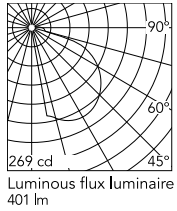

Schematic light drawing

Photometric

Light distribution	Asymmetric
CCT (K)	2700
CRI>	80
Extreme cut off	No

Electrical

Insulation class	III
Main voltage (Vac)	24
Power supply	Remote excluded
Dimmable	Yes
Power supply type	Non Dimmable, Dimmable 1-10V, Dimmable DALI 1
Dimming interface	Remote Dimmable (Dimmer Not Included)
Emergency	No

Notes

Please check with your referent person in our Front Office if a code modification is needed to meet the required certification compliance