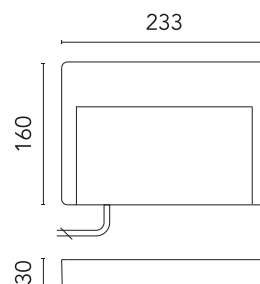

Are you a professional and your project needs consulting and support?

[BOOK AN APPOINTMENT](#)

Main specifications

EAN	8054793649498
Mounting	Wall
Environments	Outdoor wet location
Light source type	LED
Light sources included	Yes
LED type	Power LED
Number of lamps	1
Power (W)	6
System power (W)	7.5
Source flux (lm)	739
Lumen Output (lm)	401

Physical

Colour	Anthracite
Orientation	Fixed
Net weight (kg)	0.88
Package height (mm)	245
Package width (mm)	175
Package length (mm)	35
IP internal	65

Download

[Mounting instructions](#)  ZIP

Photometric Files