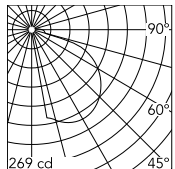

Schematic light drawing

Photometric

Light distribution	Asymmetric
CCT (K)	2700
CRI>	80
Extreme cut off	No

Electrical

Insulation class	III
Main voltage (Vac)	24
Power supply	Remote excluded
Dimmable	Yes
Power supply type	Non Dimmable, Dimmable 1-10V, Dimmable DALI 1
Dimming interface	Remote Dimmable (Dimmer Not Included)
Emergency	No

Notes

Please check with your referent person in our Front Office if a code modification is needed to meet the required certification compliance