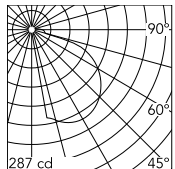

Physical

Colour	Anthracite
Orientation	Fixed
Net weight (kg)	0.88
Package height (mm)	245
Package width (mm)	175
Package length (mm)	35
IP internal	65

Download

[Mounting instructions](#)  ZIP

Photometric Files

[LDT / IES](#)  ZIP

Technical Drawings

[2D](#)  ZIP

[3D](#)  ZIP

Ecodesign and Energy Labelling

This product contains a light source of energy efficiency class F

Schematic light drawing

Beam Angle: 63°