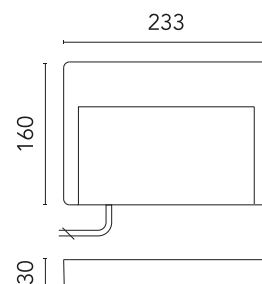

FLOS

FA52701318 Deep Brown

Hyperion

Designed by FLOS Outdoor, 2012

LED source included. Remote electrical power supply 24V dc to be ordered separately. Equipped with a 300 mm protruding section of neoprene cable and a kit with crimpable connectors and adhesive heat-shrinkable sleeves that guarantee the tightness of the connection. Optional accessories: satin aluminum reflector to increase the luminous flux; 500mm tall, extruded post for the bollard version. Anchor plate to be recessed with mortar needs to be ordered separately. Dimmable.

Are you a professional and your project needs consulting and support?

[BOOK AN APPOINTMENT](#)

Main specifications

EAN	8054793649405
Mounting	Wall
Environments	Outdoor wet location
Light source type	LED
Light sources included	Yes
LED type	Power LED
Number of lamps	1
Power (W)	6
System power (W)	7.5
Source flux (lm)	795
Lumen Output (lm)	428

Physical

Colour	Deep Brown
Orientation	Fixed
Net weight (kg)	0.88
Package height (mm)	245
Package width (mm)	175
Package length (mm)	35
IP internal	65

Download

[Mounting instructions](#)  ZIP

Photometric Files