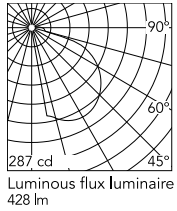

Physical

Colour	Deep Brown
Orientation	Fixed
Net weight (kg)	0.88
Package height (mm)	245
Package width (mm)	175
Package length (mm)	35
IP internal	65

Download

[Mounting instructions](#)  ZIP

Photometric Files

[LDT / IES](#)  ZIP

Technical Drawings

[2D](#)  ZIP

[3D](#)  ZIP

Ecodesign and Energy Labelling

This product contains a light source of energy efficiency class F

Schematic light drawing

Beam Angle: 63°